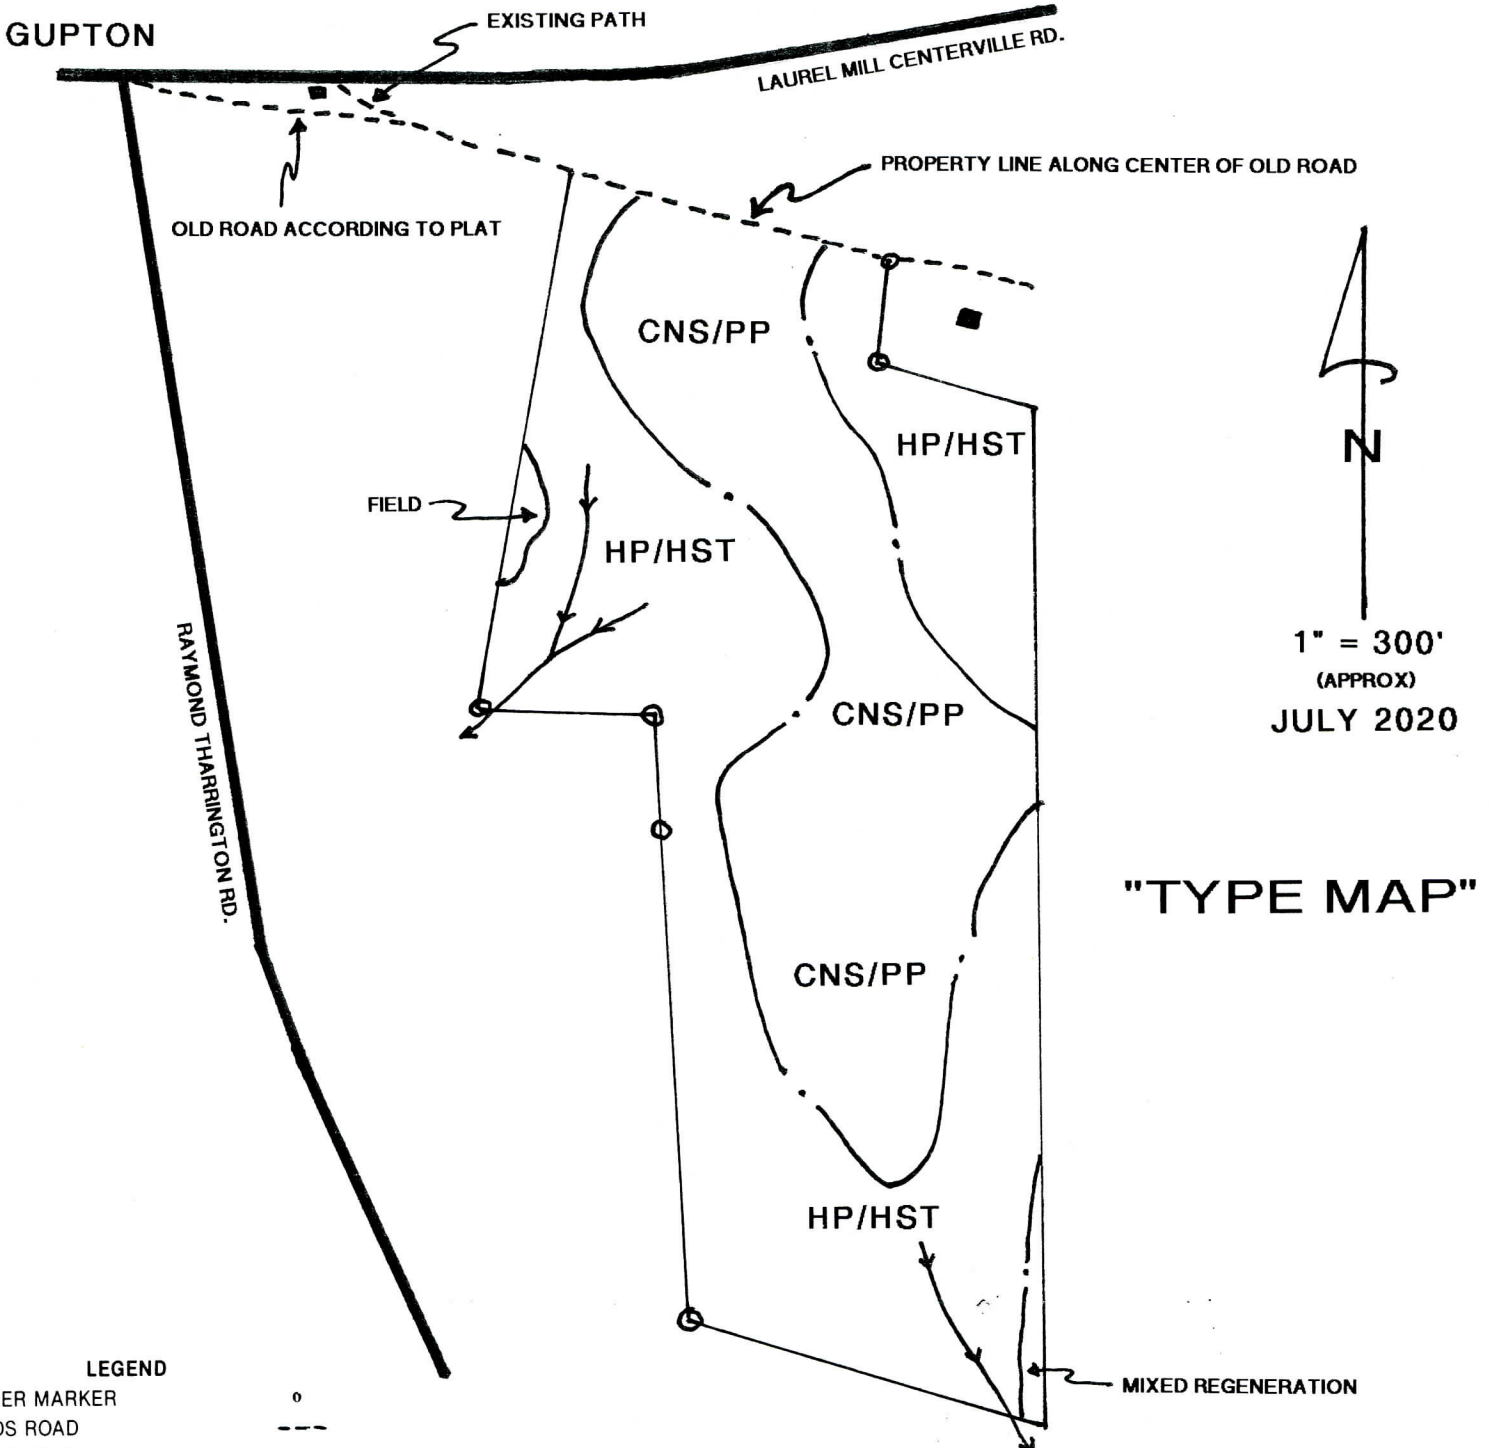

LINDA LIGUORI & IRIS WEEKS TRACT

25.4± ACRES, PARCEL #011584, FRANKLIN CO., NC

LEGEND

- CORNER MARKER
- WOODS ROAD
- PUBLIC ROAD
- BUILDING
- FENCE
- STREAM, CREEK OR RIVER
- TIMBER TYPE LINE
- POWER LINE
- SWAMP
- PINE SAWTIMBER
- HARDWOOD SAWTIMBER
- PINE PULPWOOD
- HARDWOOD PULPWOOD
- CHIP-N-SAW (PINE)
- o
-
- - -
-
- x -
- - -
- . -
- T -
- v
- PST
- HST
- PP
- HP
- CNS

PROPERTY BOUNDARIES PAINTED RED & FLAGGED ORANGE

NO DEEDED ACCESS

"TYPE MAP"

1" = 300'
(APPROX)
JULY 2020

1123 Roanoke Avenue
P.O. Box 1645
Roanoke Rapids, NC 27870
Toll Free: 1-800-533-3754