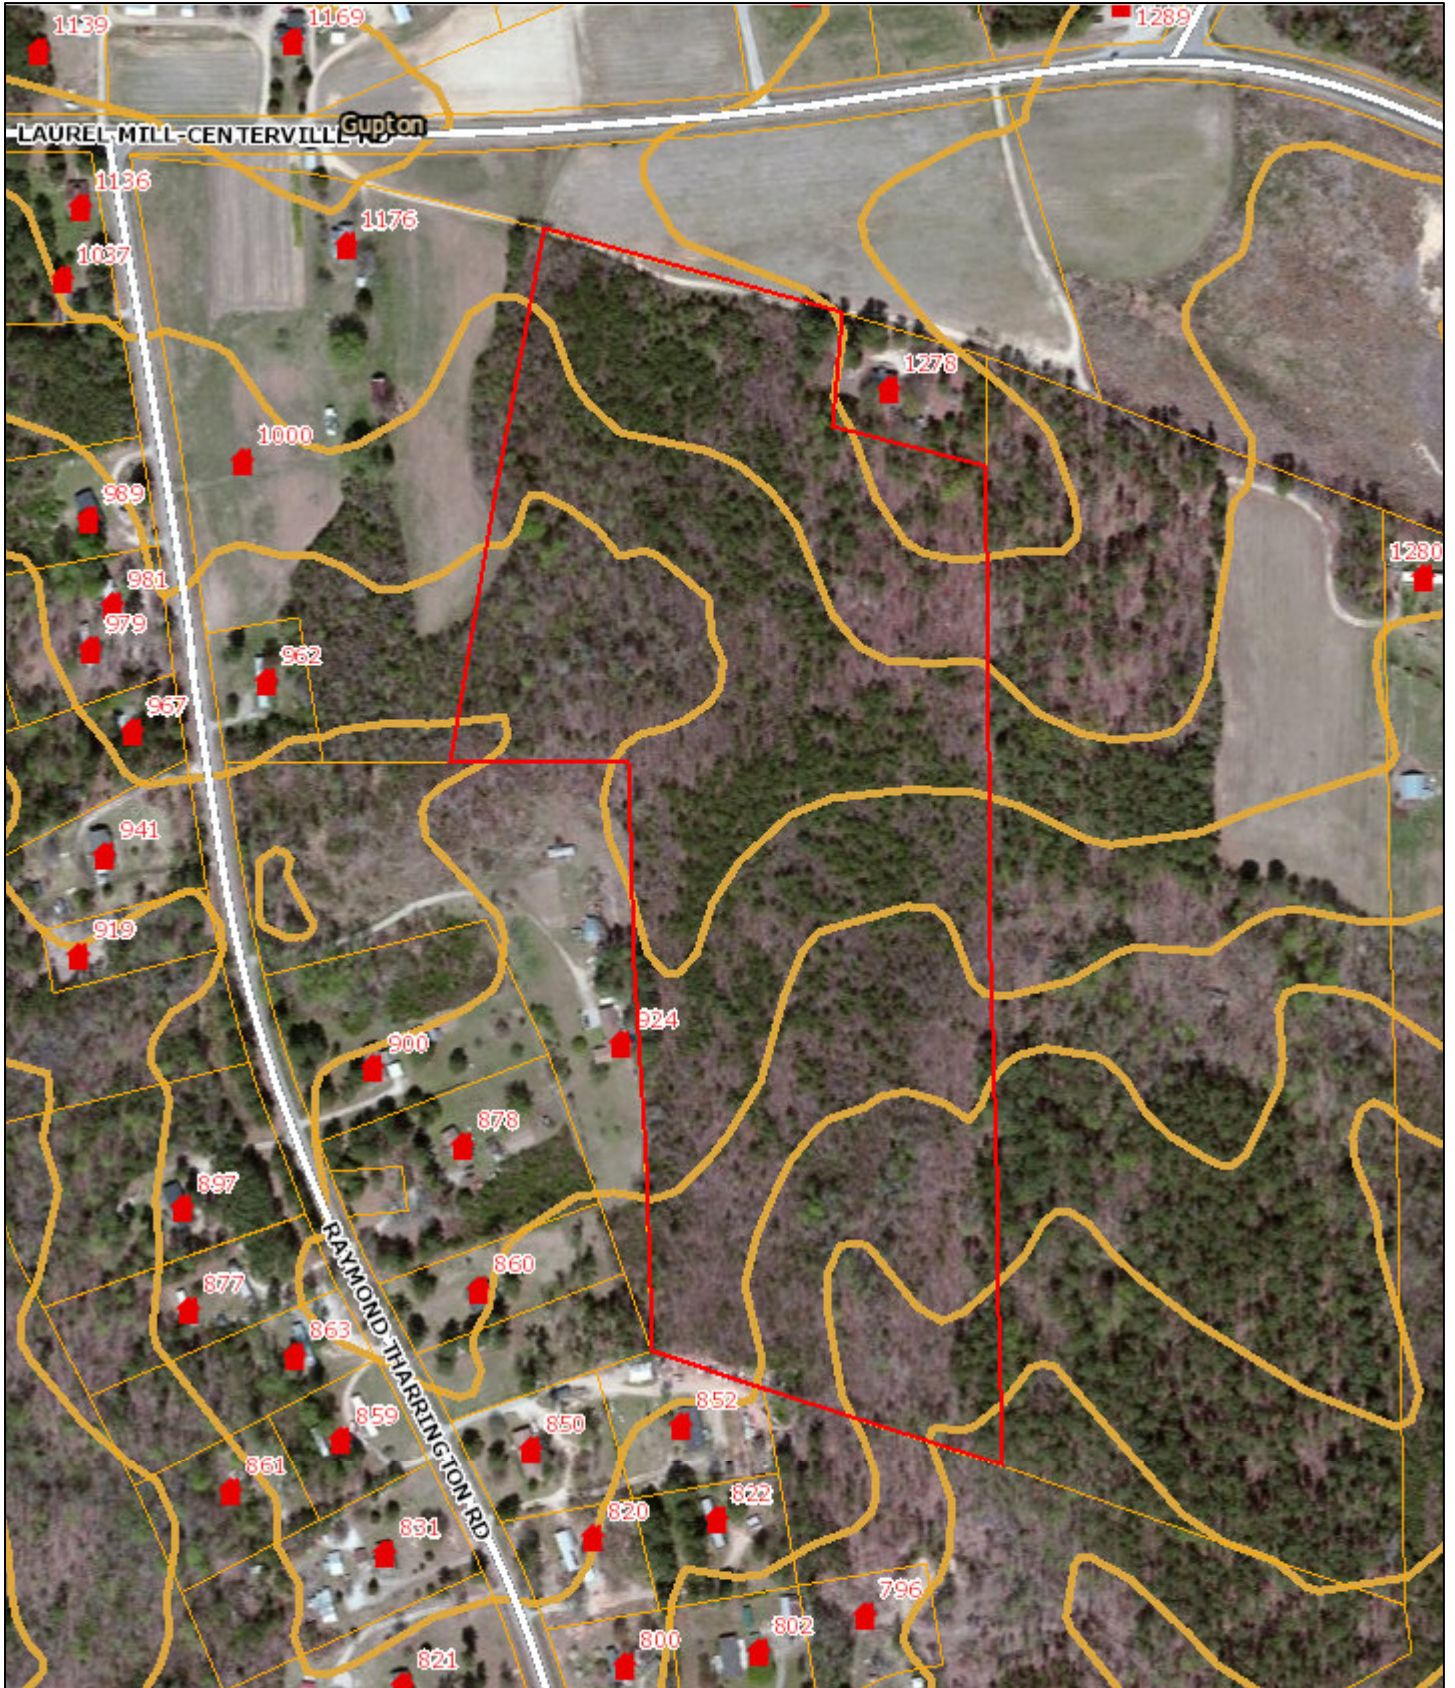

LIGUORI & WEEKS

July 1, 2015

- Roads
-  Structures
-  Parcels
-  Contours
-  Streams

Source: Esri, DigitalGlobe, GeoEye, Earthstar Geographics, CNES/Airbus DS, USDA, USGS, AEX, Getmapping, Aerogrid, IGN, IGP, swisstopo, and the GIS User Community
 Esri, HERE, DeLorme, TomTom, MapmyIndia, © OpenStreetMap contributors, and the GIS user community