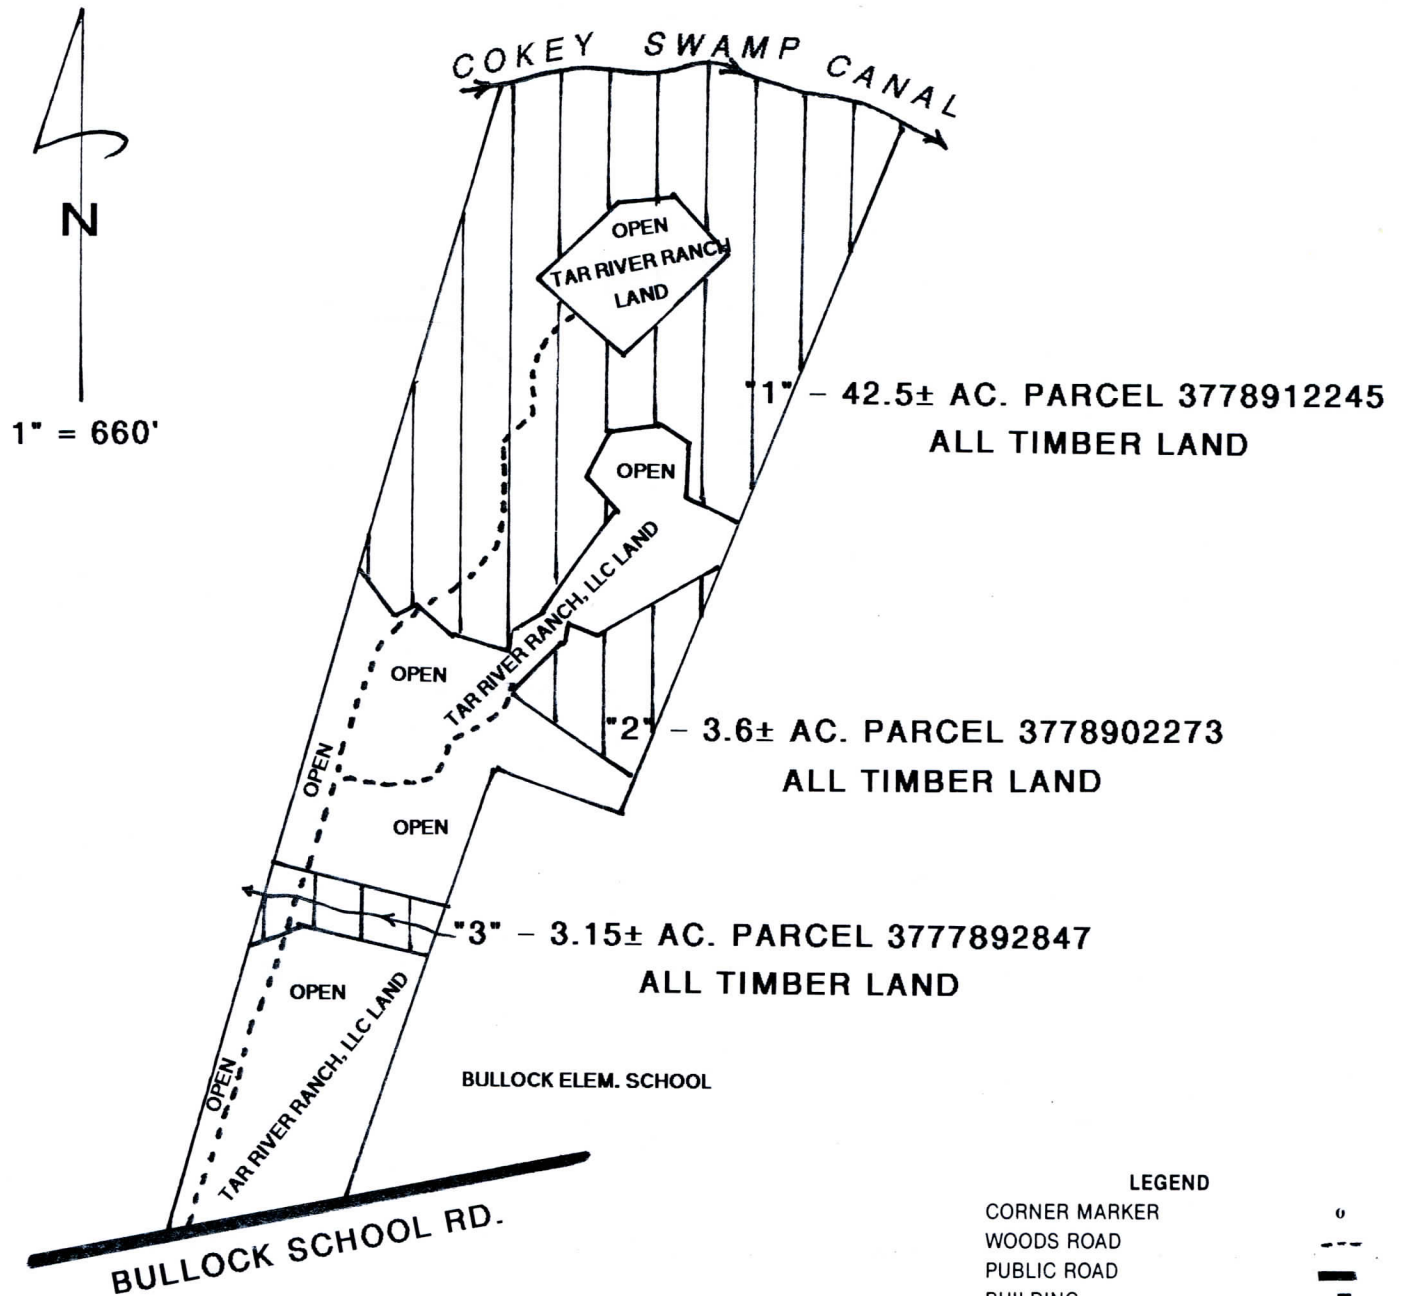

MARTHA COURSER'S "BULLOCK SCHOOL RD." TRACT 49.1± ACRES IN "3" TRACTS

TOWNSHIP # 13, EDGECOMBE CO., NC

FEBRUARY 2020

LEGEND

CORNER MARKER	○
WOODS ROAD	— · —
PUBLIC ROAD	—
BUILDING	■
FENCE	— X —
STREAM, CREEK OR RIVER	— ~ —
TIMBER TYPE LINE	— · —
POWER LINE	— T —
SWAMP	∨
PINE SAWTIMBER	PST
HARDWOOD SAWTIMBER	HST
PINE PULPWOOD	PP
HARDWOOD PULPWOOD	HP
CHIP-N-SAW (PINE)	CNS

**Mott
& Shay**

1123 Roanoke Avenue
P.O. Box 1645
Roanoke Rapids, NC 27870
Toll Free: 1-800-533-3754