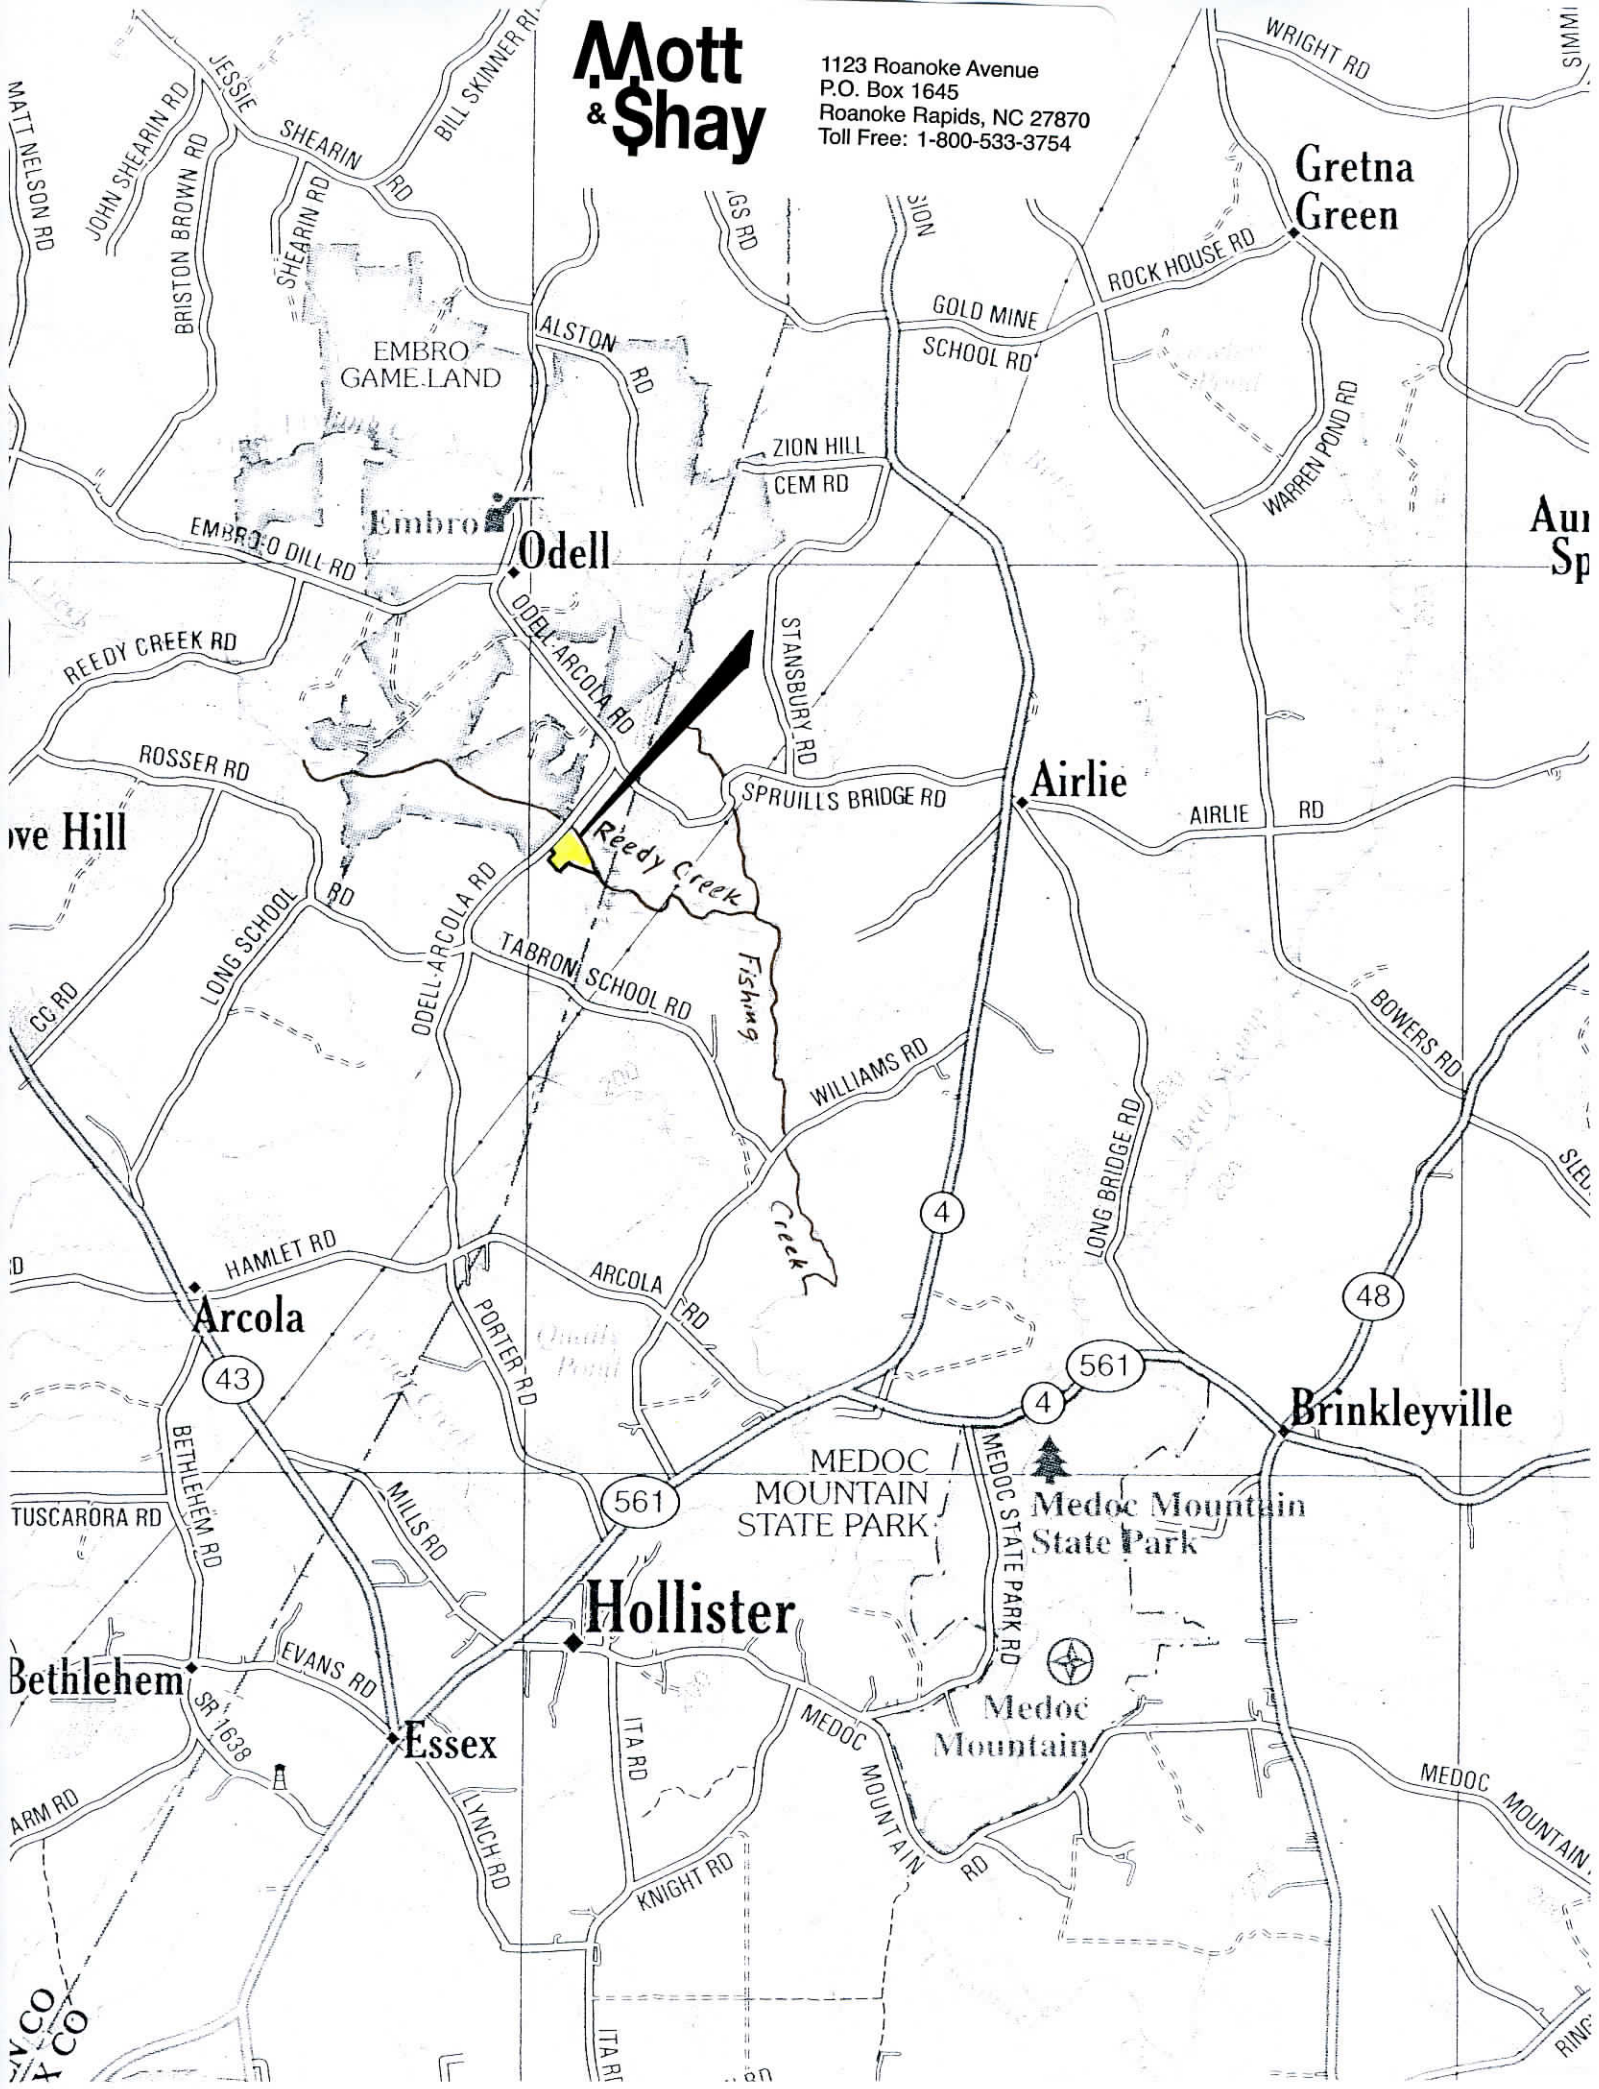

# Mott & Shay

1123 Roanoke Avenue  
P.O. Box 1645  
Roanoke Rapids, NC 27870  
Toll Free: 1-800-533-3754

Gretna Green

Embrow  
Odell

Airrie

Arcola

Brinkleyville

Hollister

Essex

MEDOC MOUNTAIN STATE PARK  
Medoc Mountain State Park

Medoc Mountain