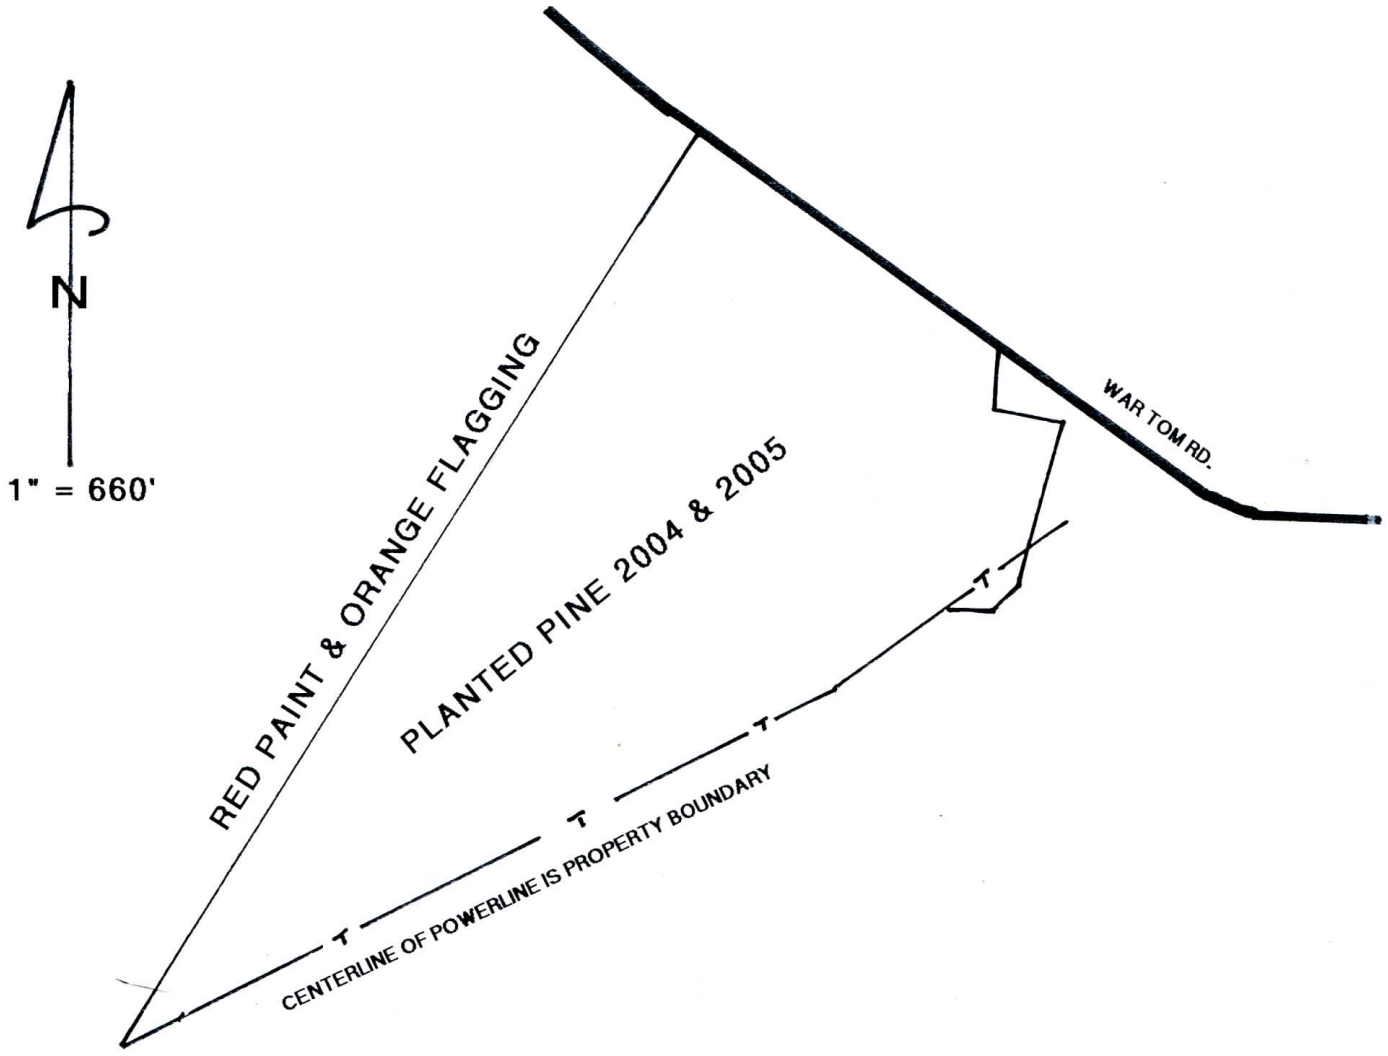

# LEONARD WAYNE EDWARDS TRACT

## 89.03± ACRES

PIN 5849-68-2332, BERTIE CO., NC

DECEMBER 2016

PROPERTY BOUNDARY LINES PAINTED RED & FLAGGED ORANGE