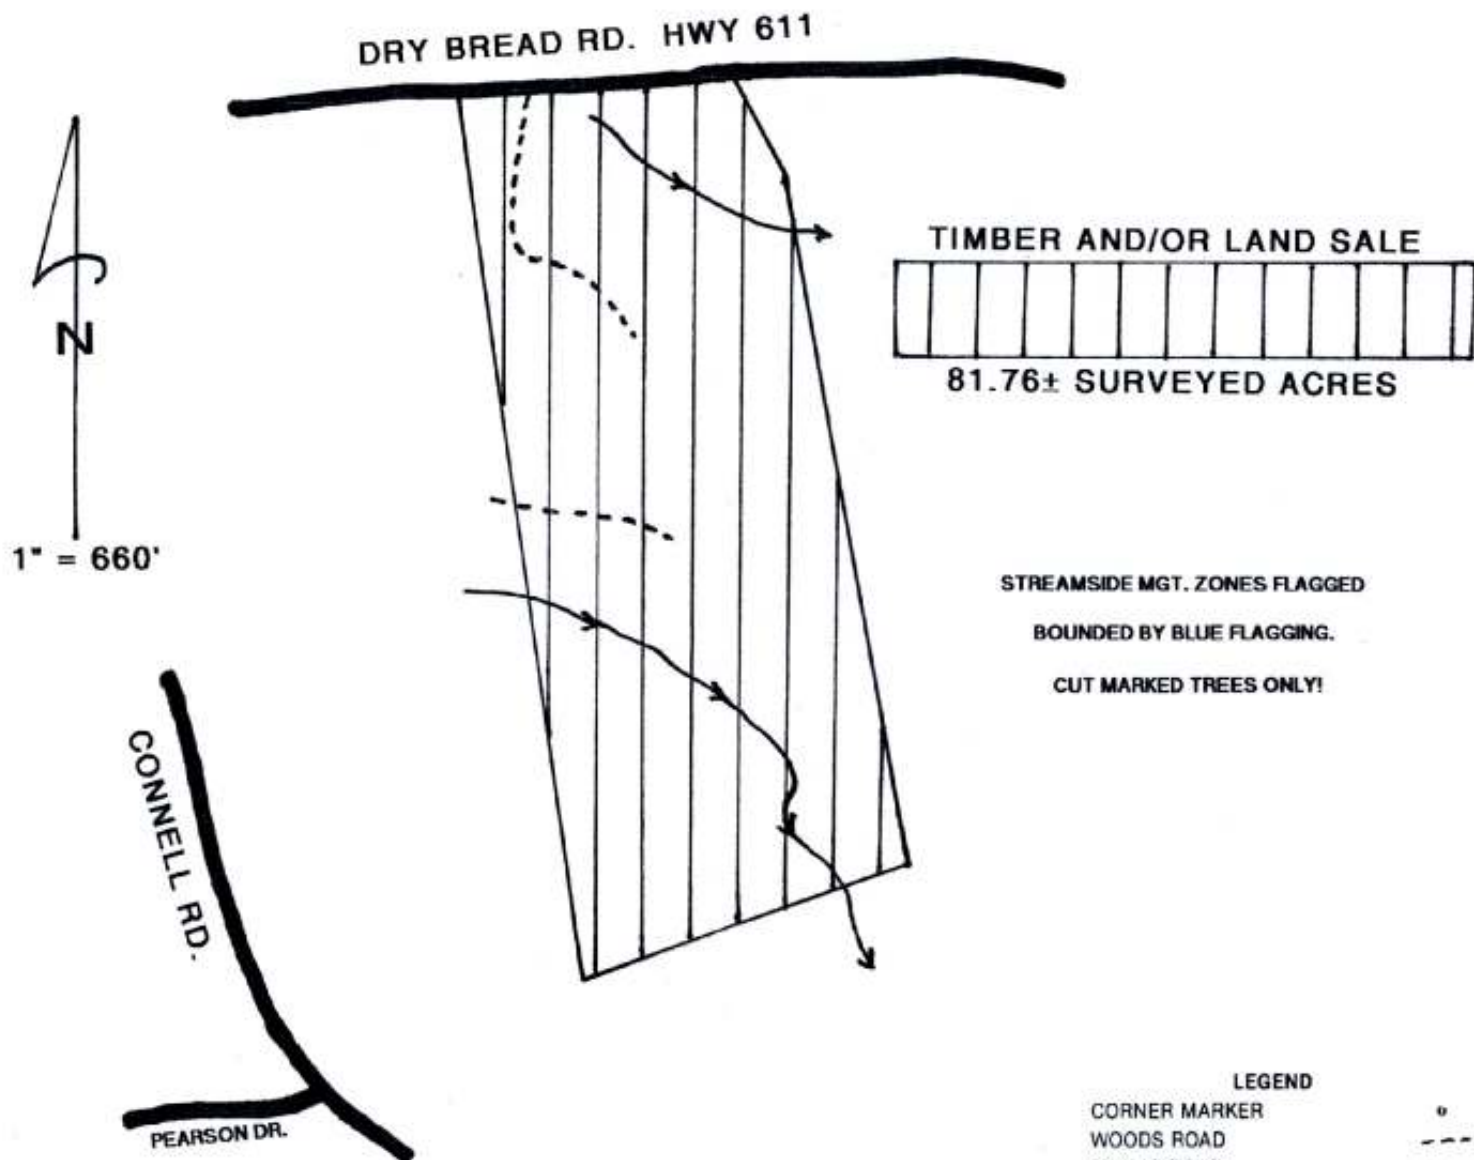

# BARBARA W. CLARKE & OTHERS TRACT

## LAND AND/OR TIMBER SALE

PROPERTY BOUNDARIES FLAGGED WITH ORANGE  
FLAGGING & PAINTED WITH BLUE PAINT

### LEGEND

CORNER MARKER	o
WOODS ROAD	- - - -
PUBLIC ROAD	==
BUILDING	■
FENCE	-x-
STREAM, CREEK OR RIVER	~ ~ ~
TIMBER TYPE LINE	- . -
POWER LINE	- T -
SWAMP	∇
PINE SAWTIMBER	PST
HARDWOOD SAWTIMBER	HST
PINE PULPWOOD	PP
HARDWOOD PULPWOOD	HP
CHIP-N-SAW (PINE)	CNS

**Mott  
& Shay**

1123 Roanoke Avenue  
P.O. Box 1645  
Roanoke Rapids, NC 27870  
Toll Free: 1-800-533-3754